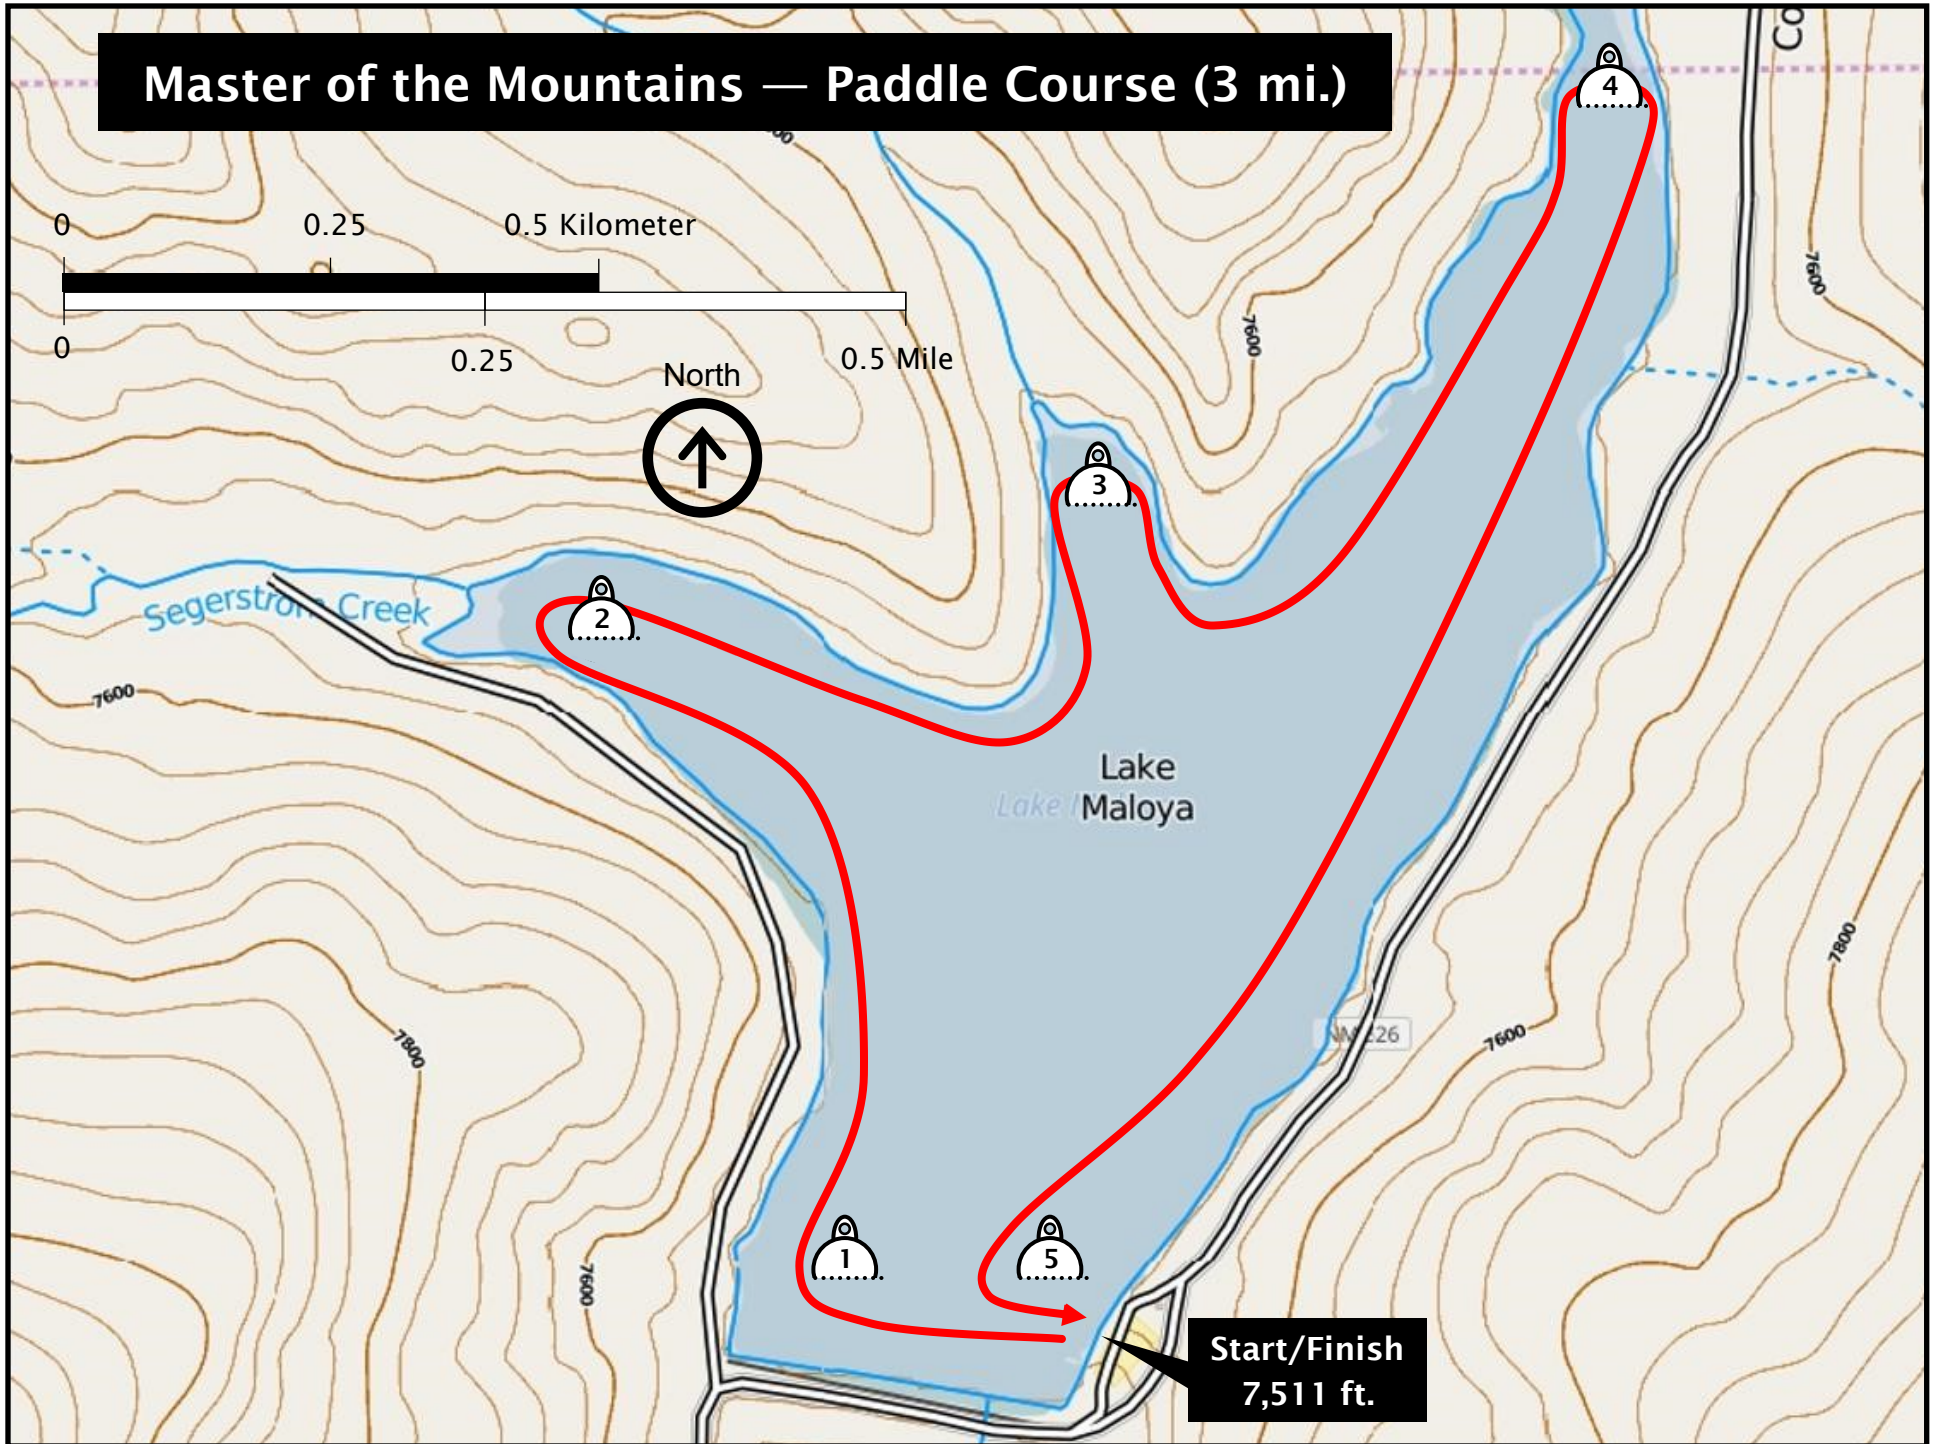

Master of the Mountains — Paddle Course (3 mi.)

Start/Finish
7,511 ft.